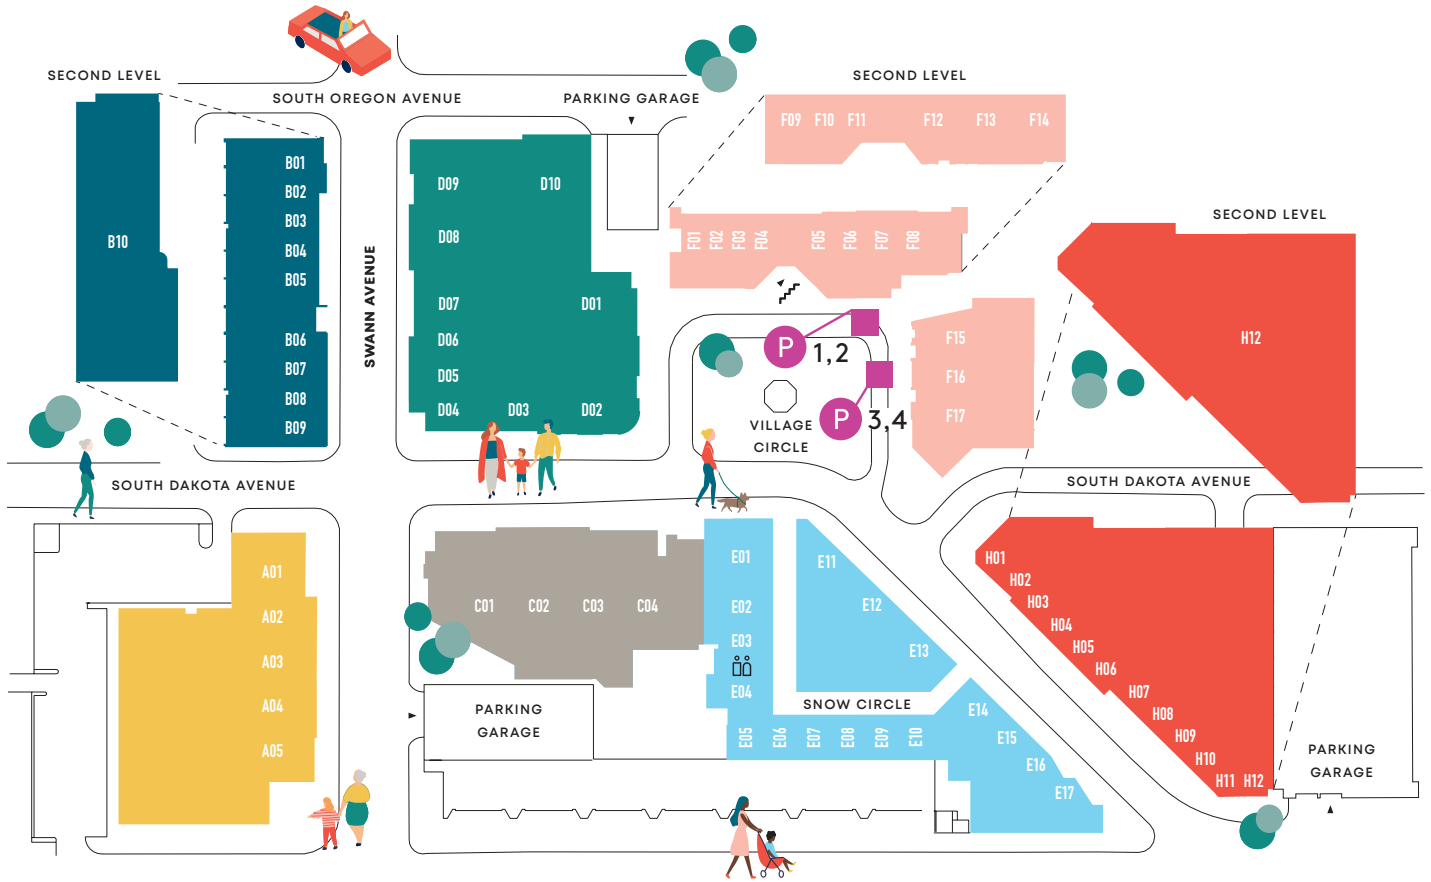

HYDE PARK VILLAGE

FASHION + STYLE

- E02 Albisia
- C02 Anthropologie
- H02 Bonobos
- E16 Canvas Fashion Gallery
- E03 Ella Bing
- F03 Francesca's
- E14 J.McLaughlin
- B06 Kendra Scott
- F15 Kittenish
- E01 lululemon athletica
- D07 Nike
- H03 Madewell
- B07 Mizzen+Main
- A03 Old Northeast Jewelers
- E04 Salt Pines
- B04 Social Status
- B09 Suitsupply
- H04 Sunni Spencer
- E15 vineyard vines
- H07 Zadig & Voltaire
- H05 Zimmermann

FOOD + DRINK

- E11 bartaco
- H11 Bouzy*
- E12 Buddy Brew Coffee
- A04 CinéBistro
- H10 Clean Juice Bar
- E17 Forbici Modern Italian
- A01 Goody Goody
- F01 The Hyppo
- A05 Irish 31
- H01 Meat Market
- F06 OddFellows
- B01 On Swann
- F05 Sorrento Sweets
- C04 Sprinkles
- C01 Timpano
- E13 Wine Exchange Bistro & Wine Bar

HEALTH + BEAUTY

- F07 Aveda Level Salon Spa
- D08 Barry's*
- F02 Bluemercury
- A02 The Cambridge Club

HEALTH + BEAUTY (CONT.)

- B02 ÈLAN Aesthetics
 - D03 Sephora
- ## SPECIALTY
- F13 Allisongs for 'Tots (Music Together)
 - E08 Cake Drip
 - E05 The Candle Pour
 - D01 Capital One Café
 - D06 Capsule
 - F09 Color Me Mine
 - E10 Downtown Dogs
 - E06 Fig & Julep
 - H12 Hyde House Public Studio
 - E07 Leafy Luv Affair
 - F04 Paper Source
 - F16 Pottery Barn
 - F17 pottery barn kids
 - H09 Public Studio
 - B05 The Shade Store
 - C03 Sur La Table
 - B03 Verizon Wireless
 - D04 Warby Parker
 - D02 West Elm